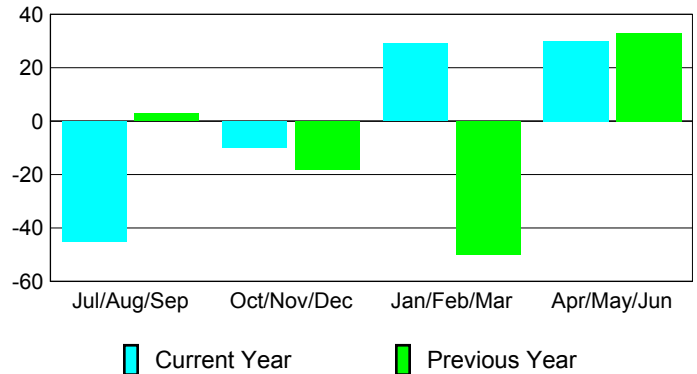

Membership Results 2008-2009

Membership 2007-2008

Month	Net Memb Goal	Actual New Memb	Actual Dropped Memb	Gain/Loss of Memb	Gain/Loss of Memb
Jul/Aug/Sep	5	21	-66	-45	3
Oct/Nov/Dec	10	43	-53	-10	-18
Jan/Feb/Mar	20	81	-52	29	-50
Apr/May/June	20	82	-52	30	33
Totals	55	227	-223	4	-32

Membership Results 2008-2009

Goal, New, Dropped, Gain/Loss

Comparison of Membership Gain/Loss

Current Year Compared to the Previous Year

Gender Comparison 2008-2009

Jul/Aug/Sep

Oct/Nov/Dec

Jan/Feb/Mar

Apr/May/June

Male

Female