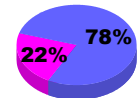

Membership Results 2008-2009

Membership 2007-2008

Month	Net Memb Goal	Actual New Memb	Actual Dropped Memb	Gain/Loss of Memb	Gain/Loss of Memb
Jul/Aug/Sep	5	21	-66	-45	3
Oct/Nov/Dec	10	43	-53	-10	-18
Jan/Feb/Mar	20	81	-52	29	-50
Apr/May/June	20	82	-52	30	33
Totals	55	227	-223	4	-32

Membership Results 2008-2009

Goal, New, Dropped, Gain/Loss

Comparison of Membership Gain/Loss

Current Year Compared to the Previous Year

Gender Comparison 2008-2009

Jul/Aug/Sep

Oct/Nov/Dec

Jan/Feb/Mar

Apr/May/June

Male

Female