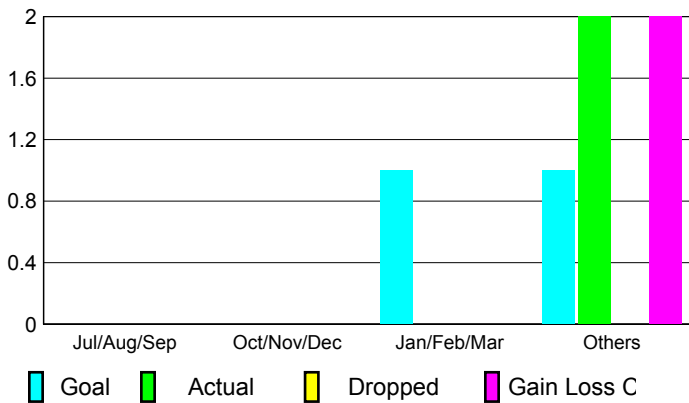

2008-2009 GMT Quarterly Report for District (or Undistricted) **District 51 O**

GMT: **Doctor CARLOS E JUSTINIAN**

Location: **PUERTO RICO**

GMT CA: **3**

CLUBS

Club Results 2008-2009

Clubs 2007-2008

Month	New Club Goal	Actual New Clubs	Actual Dropped Clubs	Gain/Loss of Clubs	Gain/Loss of Clubs
Jul/Aug/Sep	0	0	0	0	0
Oct/Nov/Dec	0	0	0	0	0
Jan/Feb/Mar	1	0	0	0	0
Apr/May/June	1	2	0	2	1
Totals	2	2	0	2	1

Club Results 2008-2009

Goal, New, Dropped, Gain/Loss

Comparison of Club Gain/Loss

Current Year Compared to the Previous Year

YTD Status Quo Clubs 2008-2009

Status Quo Clubs Compared to Status Quo Members

MEMBERSHIP

Membership Results 2008-2009

Membership 2007-2008

Month	Net Memb Goal	Actual New Memb	Actual Dropped Memb	Gain/Loss of Memb	Gain/Loss of Memb
Jul/Aug/Sep	5	21	-66	-45	3
Oct/Nov/Dec	10	43	-53	-10	-18
Jan/Feb/Mar	20	81	-52	29	-50
Apr/May/June	20	82	-52	30	33
Totals	55	227	-223	4	-32