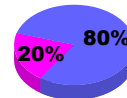

Membership Results 2008-2009

Membership 2007-2008

Month	Net Memb Goal	Actual New Memb	Actual Dropped Memb	Gain/Loss of Memb	Gain/Loss of Memb
Jul/Aug/Sep	5	21	-66	-45	3
Oct/Nov/Dec	10	43	-53	-10	-18
Jan/Feb/Mar	20	81	-52	29	-50
Apr/May/June	20	82	-52	30	33
Totals	55	227	-223	4	-32

Membership Results 2008-2009

Goal, New, Dropped, Gain/Loss

Comparison of Membership Gain/Loss

Current Year Compared to the Previous Year

Gender Comparison 2008-2009

Jul/Aug/Sep

Oct/Nov/Dec

Jan/Feb/Mar

Apr/May/June

Male

Female