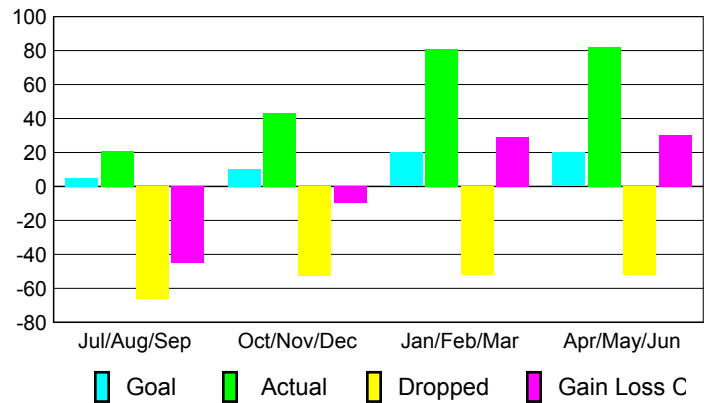

Membership Results 2008-2009

Goal, New, Dropped, Gain/Loss

Comparison of Membership Gain/Loss

Current Year Compared to the Previous Year