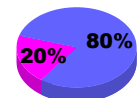

Membership Results 2008-2009

Membership 2007-2008

Month	Net Memb Goal	Actual New Memb	Actual Dropped Memb	Gain/Loss of Memb	Gain/Loss of Memb
Jul/Aug/Sep	5	21	-66	-45	3
Oct/Nov/Dec	10	43	-53	-10	-18
Jan/Feb/Mar	20	81	-52	29	-50
Apr/May/June	20	82	-52	30	33
Totals	55	227	-223	4	-32

Membership Results 2008-2009

Goal, New, Dropped, Gain/Loss

Comparison of Membership Gain/Loss

Current Year Compared to the Previous Year

Gender Comparison 2008-2009

Jul/Aug/Sep

Oct/Nov/Dec

Jan/Feb/Mar

Apr/May/June

Male

Female