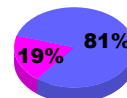

Membership Results 2008-2009

Membership 2007-2008

Month	Net Memb Goal	Actual New Memb	Actual Dropped Memb	Gain/Loss of Memb	Gain/Loss of Memb
Jul/Aug/Sep	5	21	-66	-45	3
Oct/Nov/Dec	10	43	-53	-10	-18
Jan/Feb/Mar	20	81	-52	29	-50
Apr/May/June	20	82	-52	30	33
Totals	55	227	-223	4	-32

Membership Results 2008-2009

Goal, New, Dropped, Gain/Loss

Comparison of Membership Gain/Loss

Current Year Compared to the Previous Year

Gender Comparison 2008-2009

Jul/Aug/Sep

Oct/Nov/Dec

Jan/Feb/Mar

Apr/May/June

Male

Female